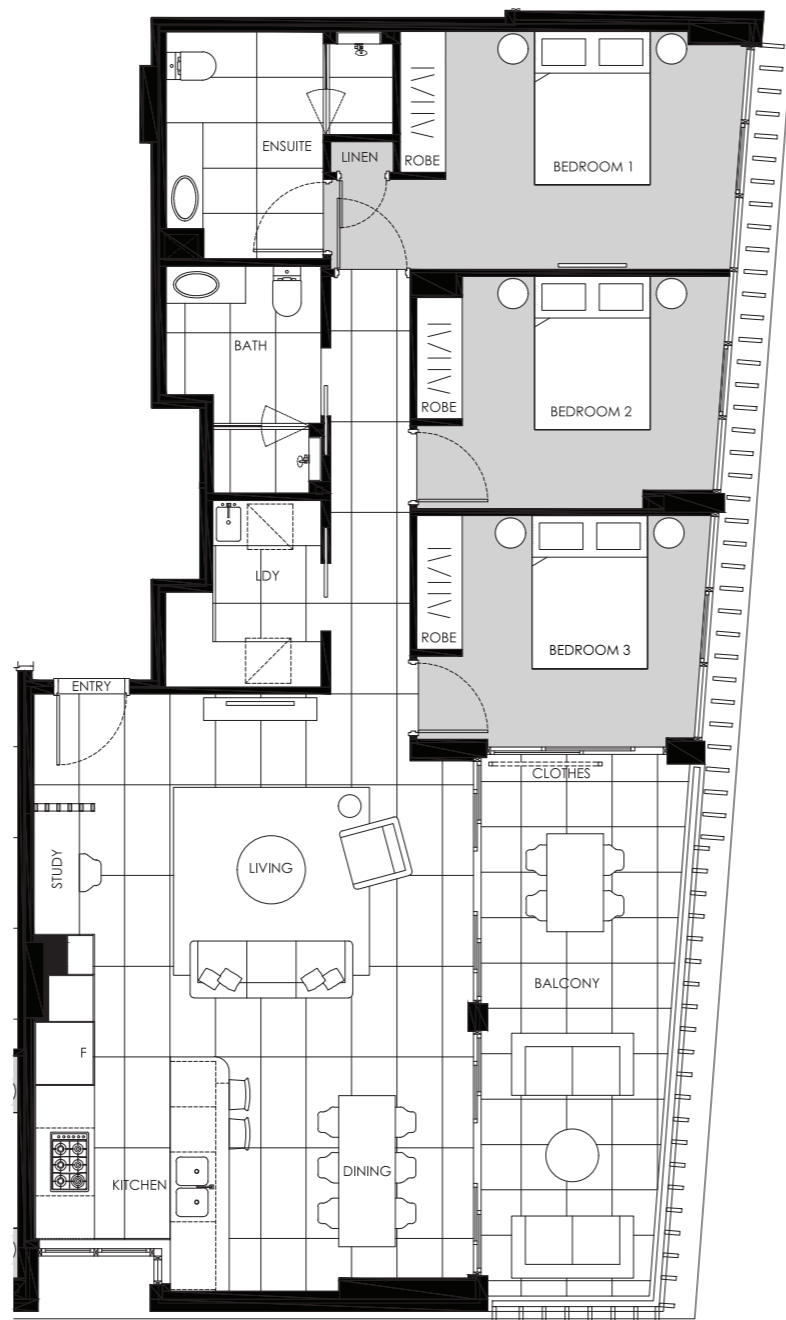

ONE ROSE

ROSEVILLE

APARTMENT 103

3 BED

INTERNAL	140m ²
EXTERNAL	33m ²
TOTAL	173m²

LEVEL ONE

	2
	2
	2

ONE ROSE

ROSEVILLE

APARTMENT 104

2 BED

INTERNAL	124m ²
EXTERNAL	23m ²
TOTAL	147m²

LEVEL ONE

	2
	2
	1

ONE ROSE

ROSEVILLE

APARTMENT 201

2 BED

INTERNAL	82m ²
EXTERNAL	11m ²
TOTAL	93m²

LEVEL TWO

	3
	2
	2

ONE ROSE

ROSEVILLE

APARTMENT 202, 302, 402

3 BED

INTERNAL	107m ²
EXTERNAL	17m ²
TOTAL	124m ²

LEVEL TWO - FOUR

	2
	2
	2

ONE ROSE

ROSEVILLE

APARTMENT 203, 303, 403

2 BED