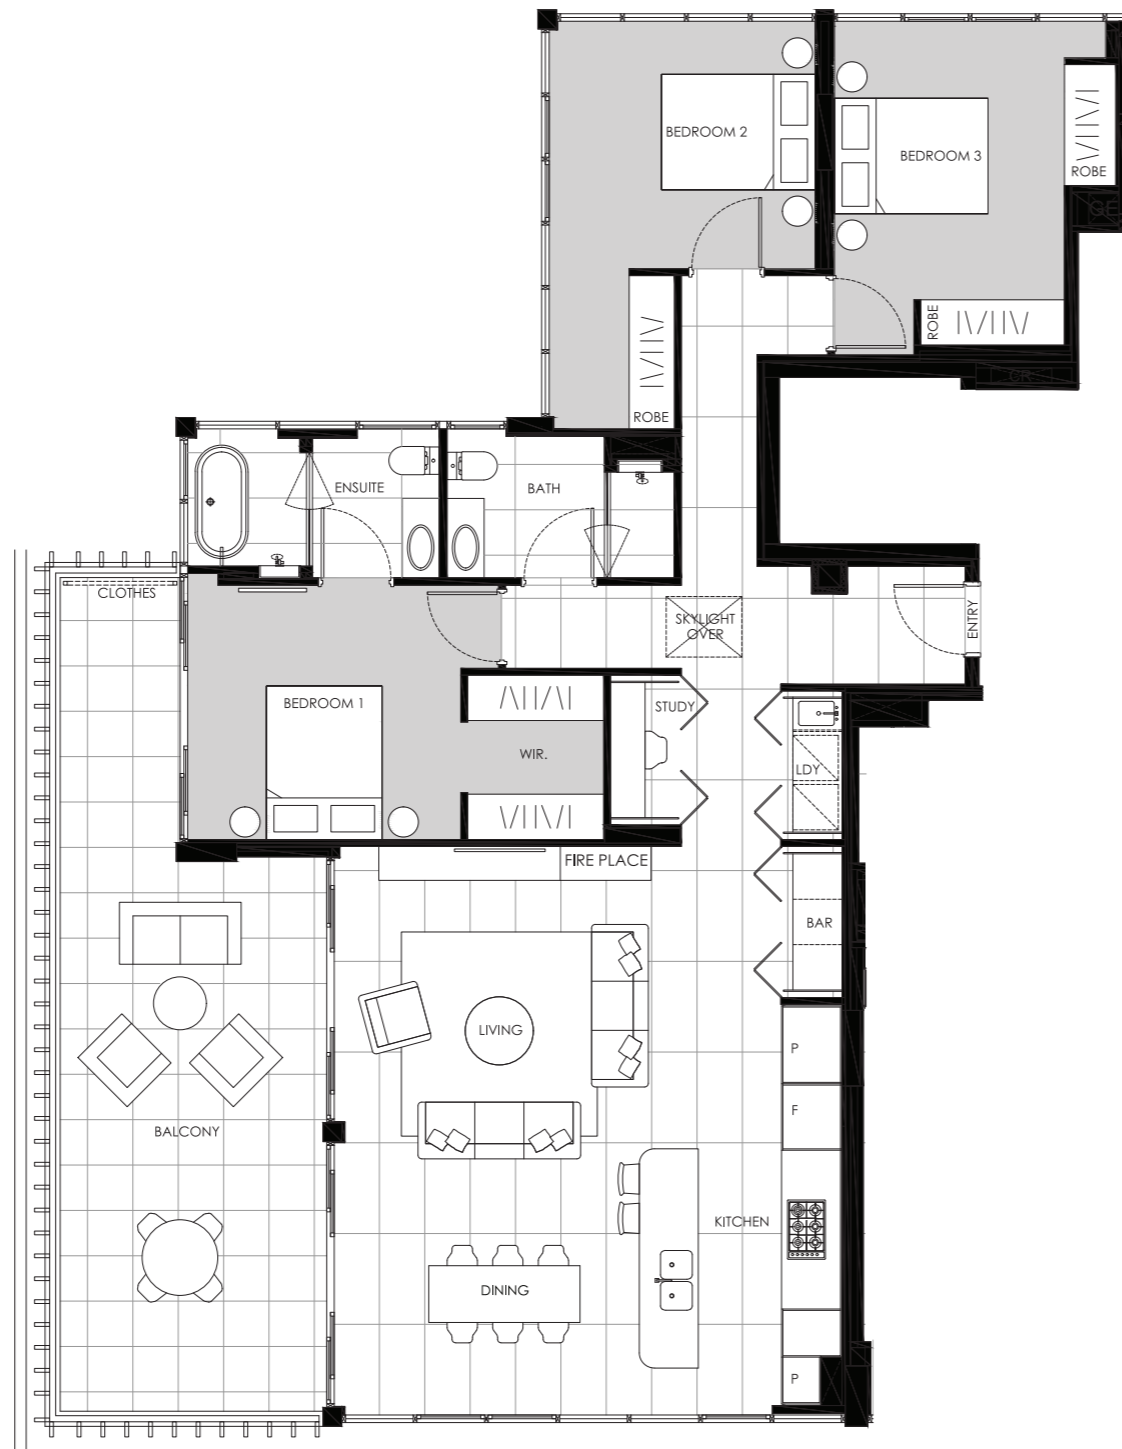

ROSEVILLE

APARTMENT 104

2 BED

INTERNAL	124m ²
EXTERNAL	23m ²
TOTAL	147m²

LEVEL ONE

	2
	2
	1

ONE ROSE

ROSEVILLE

APARTMENT 501

3 BED

INTERNAL	117m ²
EXTERNAL	29m ²
TOTAL	146m²

LEVEL FIVE

	3
	2
	2

ONE ROSE

ROSEVILLE

APARTMENT 502

3 BED

INTERNAL	132m ²
EXTERNAL	31m ²
TOTAL	163m²

LEVEL FIVE

ONE
ROSE

ROSEVILLE