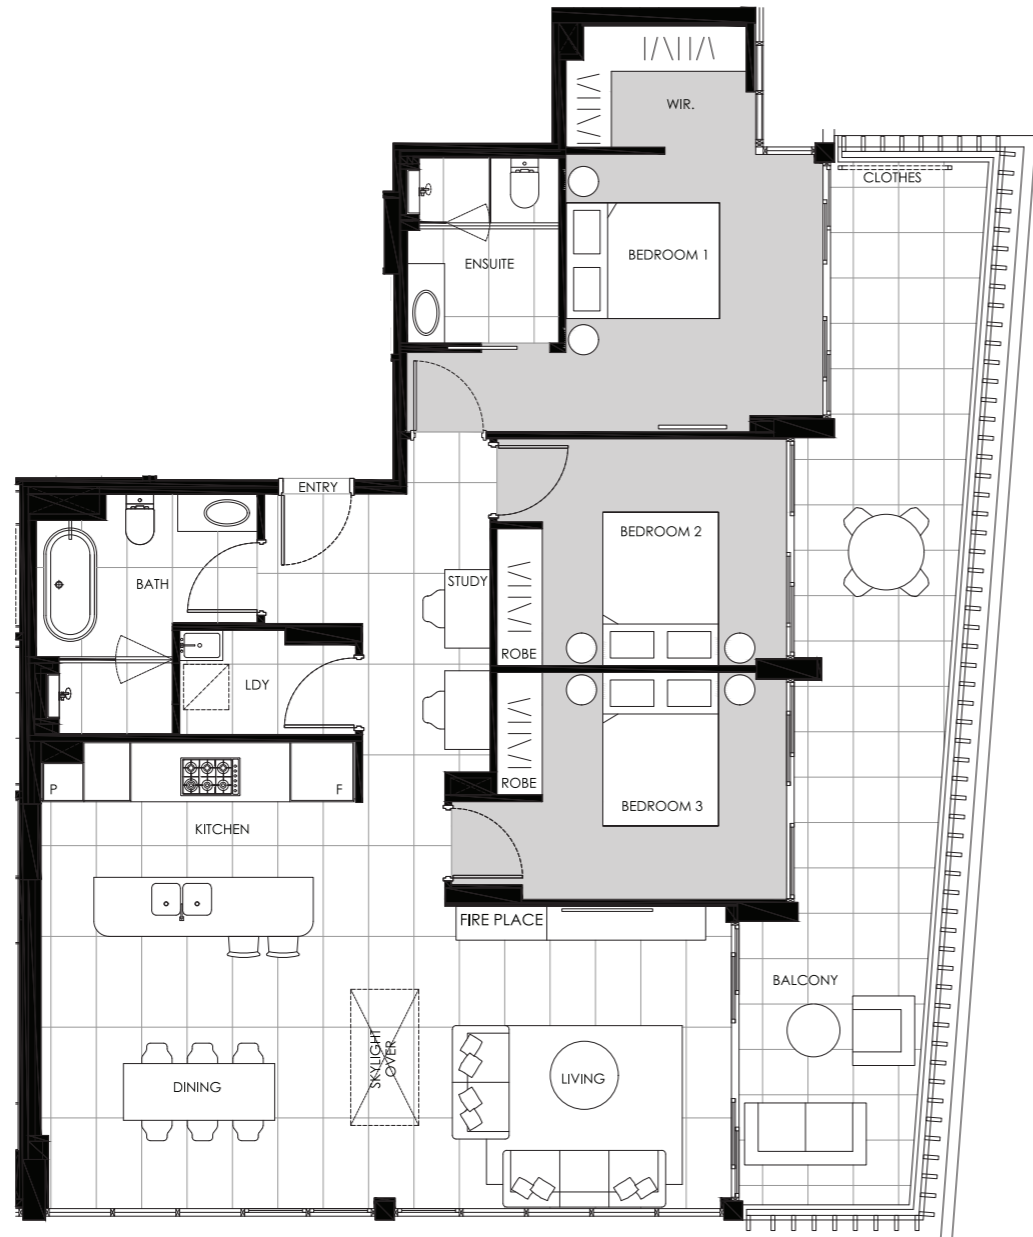

INTERNAL	163m ²
EXTERNAL	30m ²
TOTAL	193m²

LEVEL FOUR

LEVEL FIVE

LEVEL FIVE

LEVEL FOUR

	3
	2
	2

ONE ROSE

ROSEVILLE

APARTMENT 501

3 BED

INTERNAL	117m ²
EXTERNAL	29m ²
TOTAL	146m²

LEVEL FIVE

	3
	2
	2

ONE ROSE

ROSEVILLE

APARTMENT 502