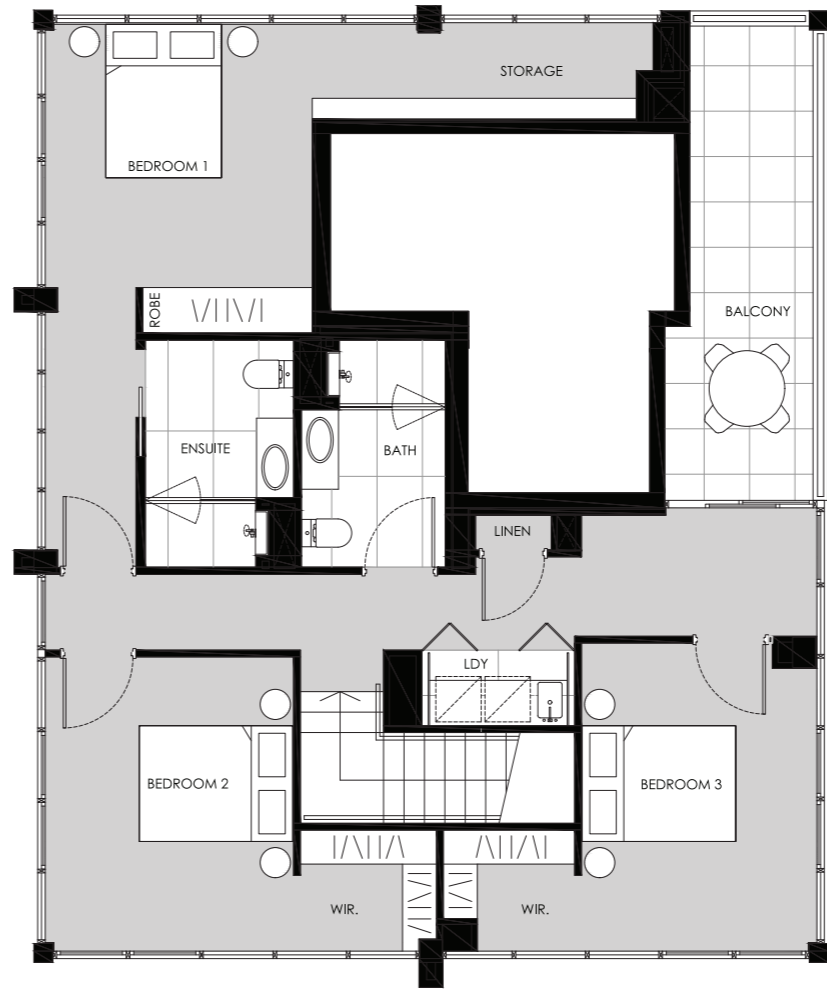

2 BED

INTERNAL	82m ²
EXTERNAL	11m ²
TOTAL	93m²

LEVEL FOUR

	3
	2.5
	2

ONE ROSE

ROSEVILLE

APARTMENT 405

3 BED

INTERNAL	163m ²
EXTERNAL	30m ²
TOTAL	193m²

LEVEL FOUR

LEVEL FIVE

LEVEL FIVE

LEVEL FOUR

	3
	2
	2

ONE ROSE

ROSEVILLE

APARTMENT 501

3 BED

INTERNAL	117m ²
EXTERNAL	29m ²
TOTAL	146m²

LEVEL FIVE

	3
	2
	2

ONE ROSE

ROSEVILLE

APARTMENT 502