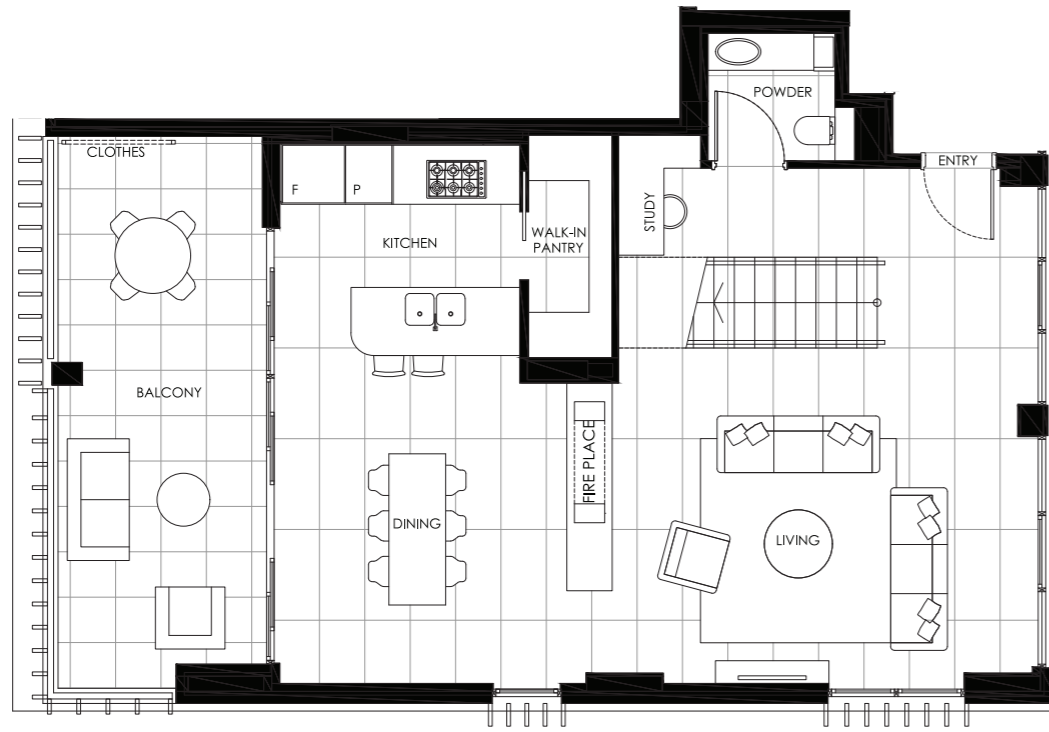

2 BED

INTERNAL	82m ²
EXTERNAL	11m ²
TOTAL	93m²

LEVEL FOUR

	3
	2.5
	2

ONE ROSE

ROSEVILLE

APARTMENT 405

3 BED

INTERNAL	163m ²
EXTERNAL	30m ²
TOTAL	193m²

LEVEL FOUR

LEVEL FIVE

LEVEL FIVE

LEVEL FOUR

	3
	2
	2

ONE ROSE

ROSEVILLE